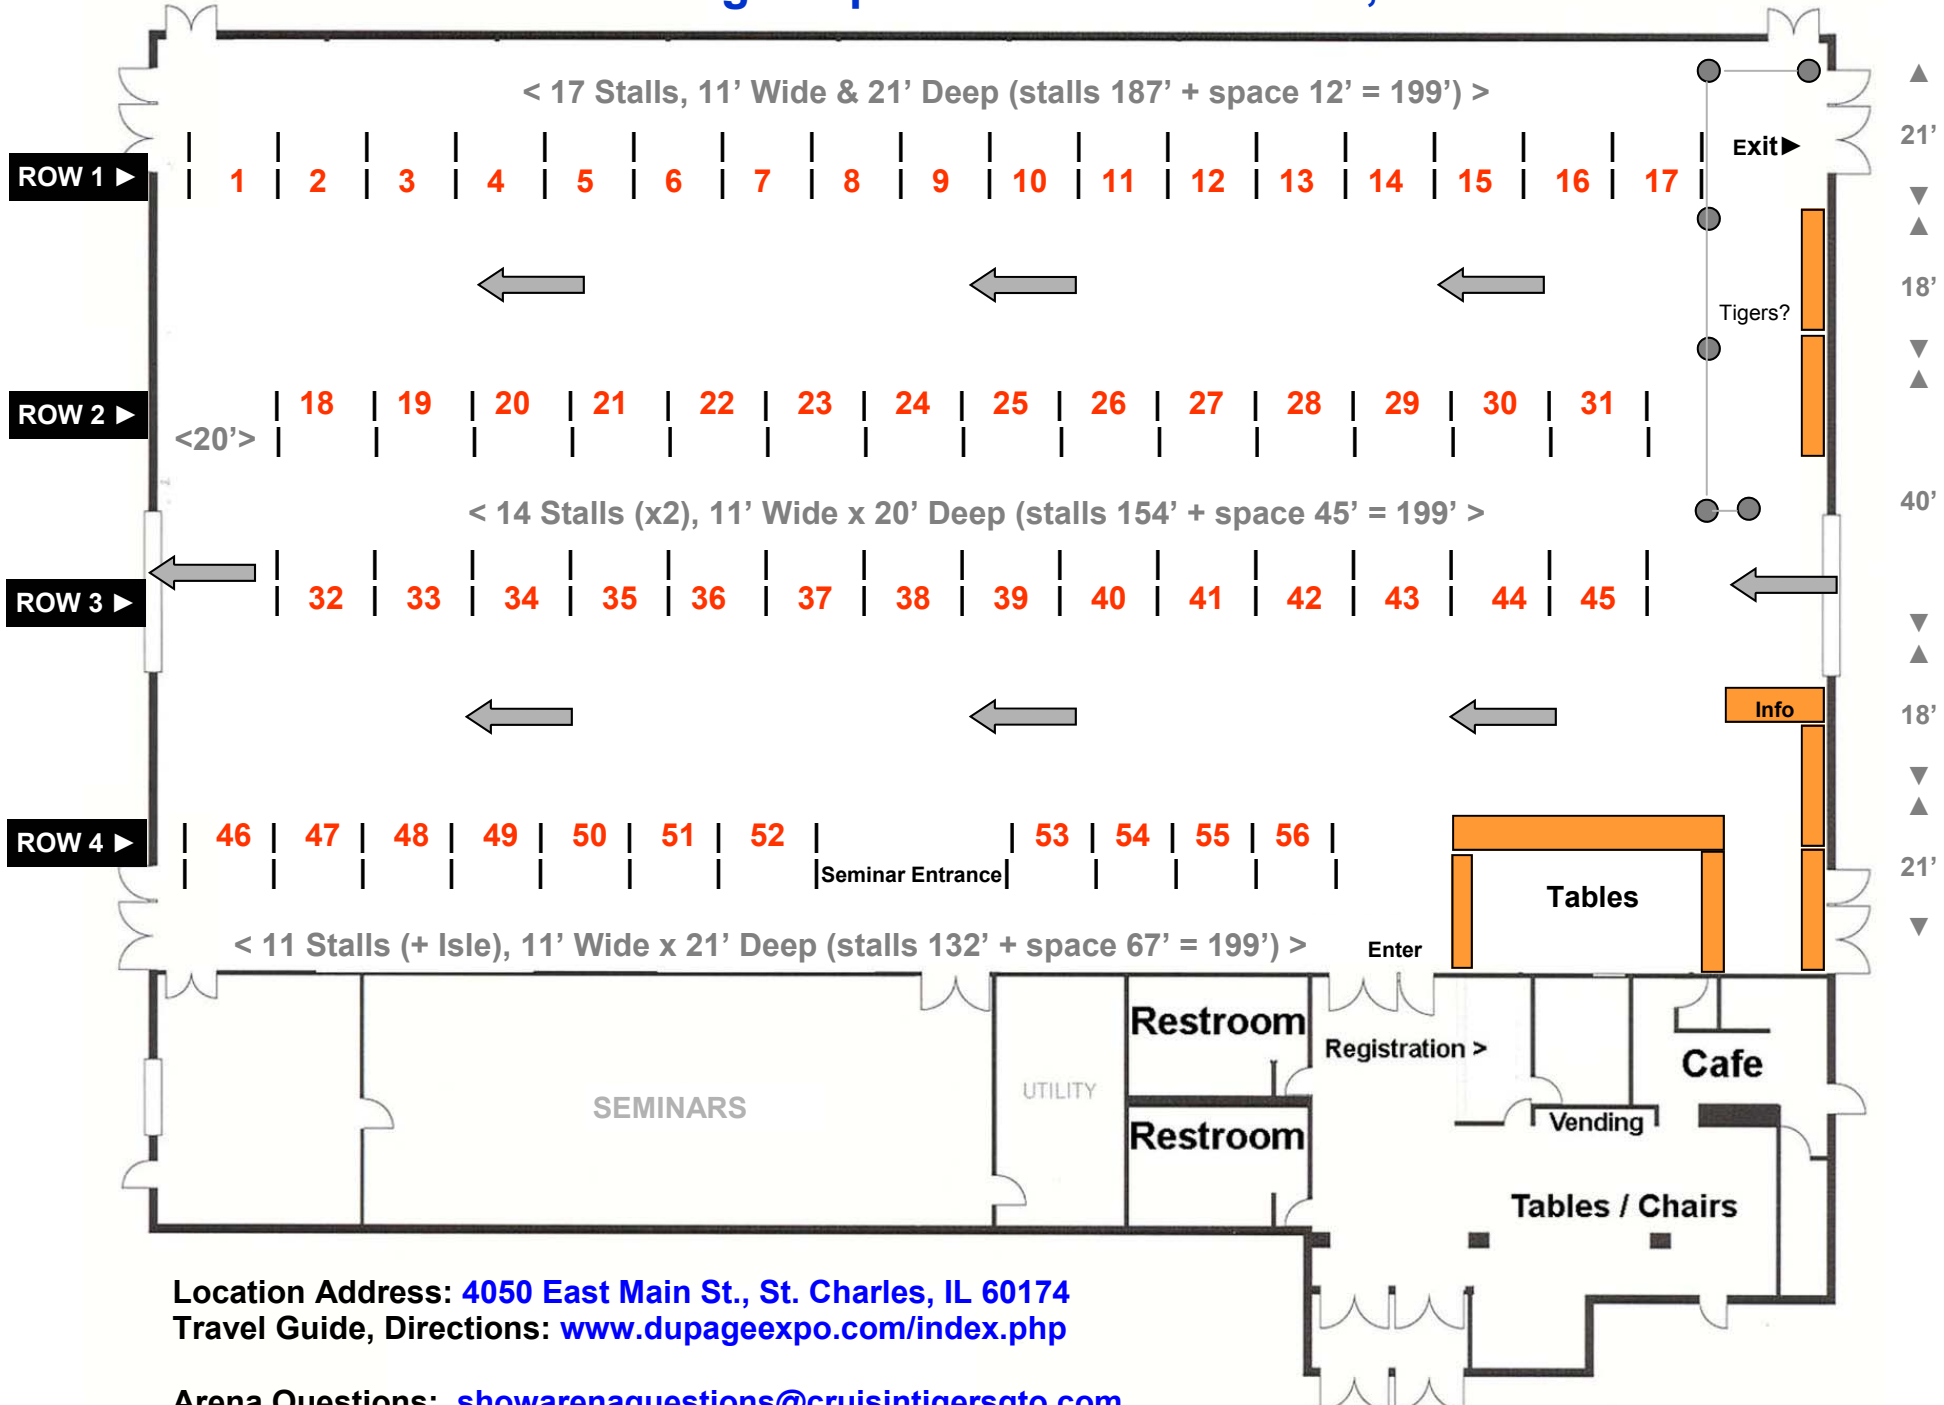

# DuPage Expo Center - St. Charles, IL

Location Address: [4050 East Main St., St. Charles, IL 60174](https://www.dupageexpo.com/index.php)  
 Travel Guide, Directions: [www.dupageexpo.com/index.php](https://www.dupageexpo.com/index.php)